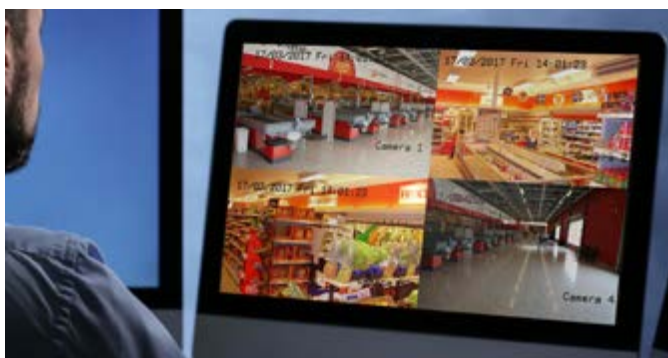

## Central Control

SPC IP monitoring and control reduces overall cost of ownership and allows for future proof solutions with audio and video verification. SPC offers the ability to monitor and detect intruders quickly, with professional grade detectors ensuring superior and accurate rates of detection that reduce false alarm, callouts and insurance premiums.

## Health and Safety

Software such as ACTEnterprise helps enhance health and safety at stores with long opening hours. The software creates an audit trail ensuring that workers don't become stranded in remote areas or spend too long in locations like refrigeration rooms.

## Remote Monitoring

When dealing with early morning deliveries, a retail manager can identify the courier through a live video feed on their ACT365 smartphone app, and then remotely open the doors of the loading bay to allow the delivery to be made.