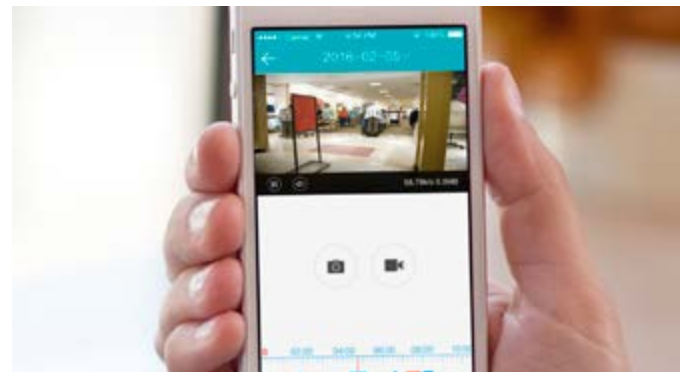

## Central Control

SPC IP monitoring and control reduces overall cost of ownership and allows for future proof solutions with audio and video verification. SPC offers the ability to monitor and detect intruders quickly, with professional grade detectors ensuring superior and accurate rates of detection that reduce false alarm, callouts and insurance premiums.

## Health and Safety

Software such as ACTEnterprise helps enhance health and safety at stores with long opening hours. The software creates an audit trail ensuring that workers don't become stranded in remote areas or spend too long in locations like refrigeration rooms.

## Remote Monitoring

When dealing with early morning deliveries, a retail manager can identify the courier through a live video feed on their ACT365 smartphone app, and then remotely open the doors of the loading bay to allow the delivery to be made.